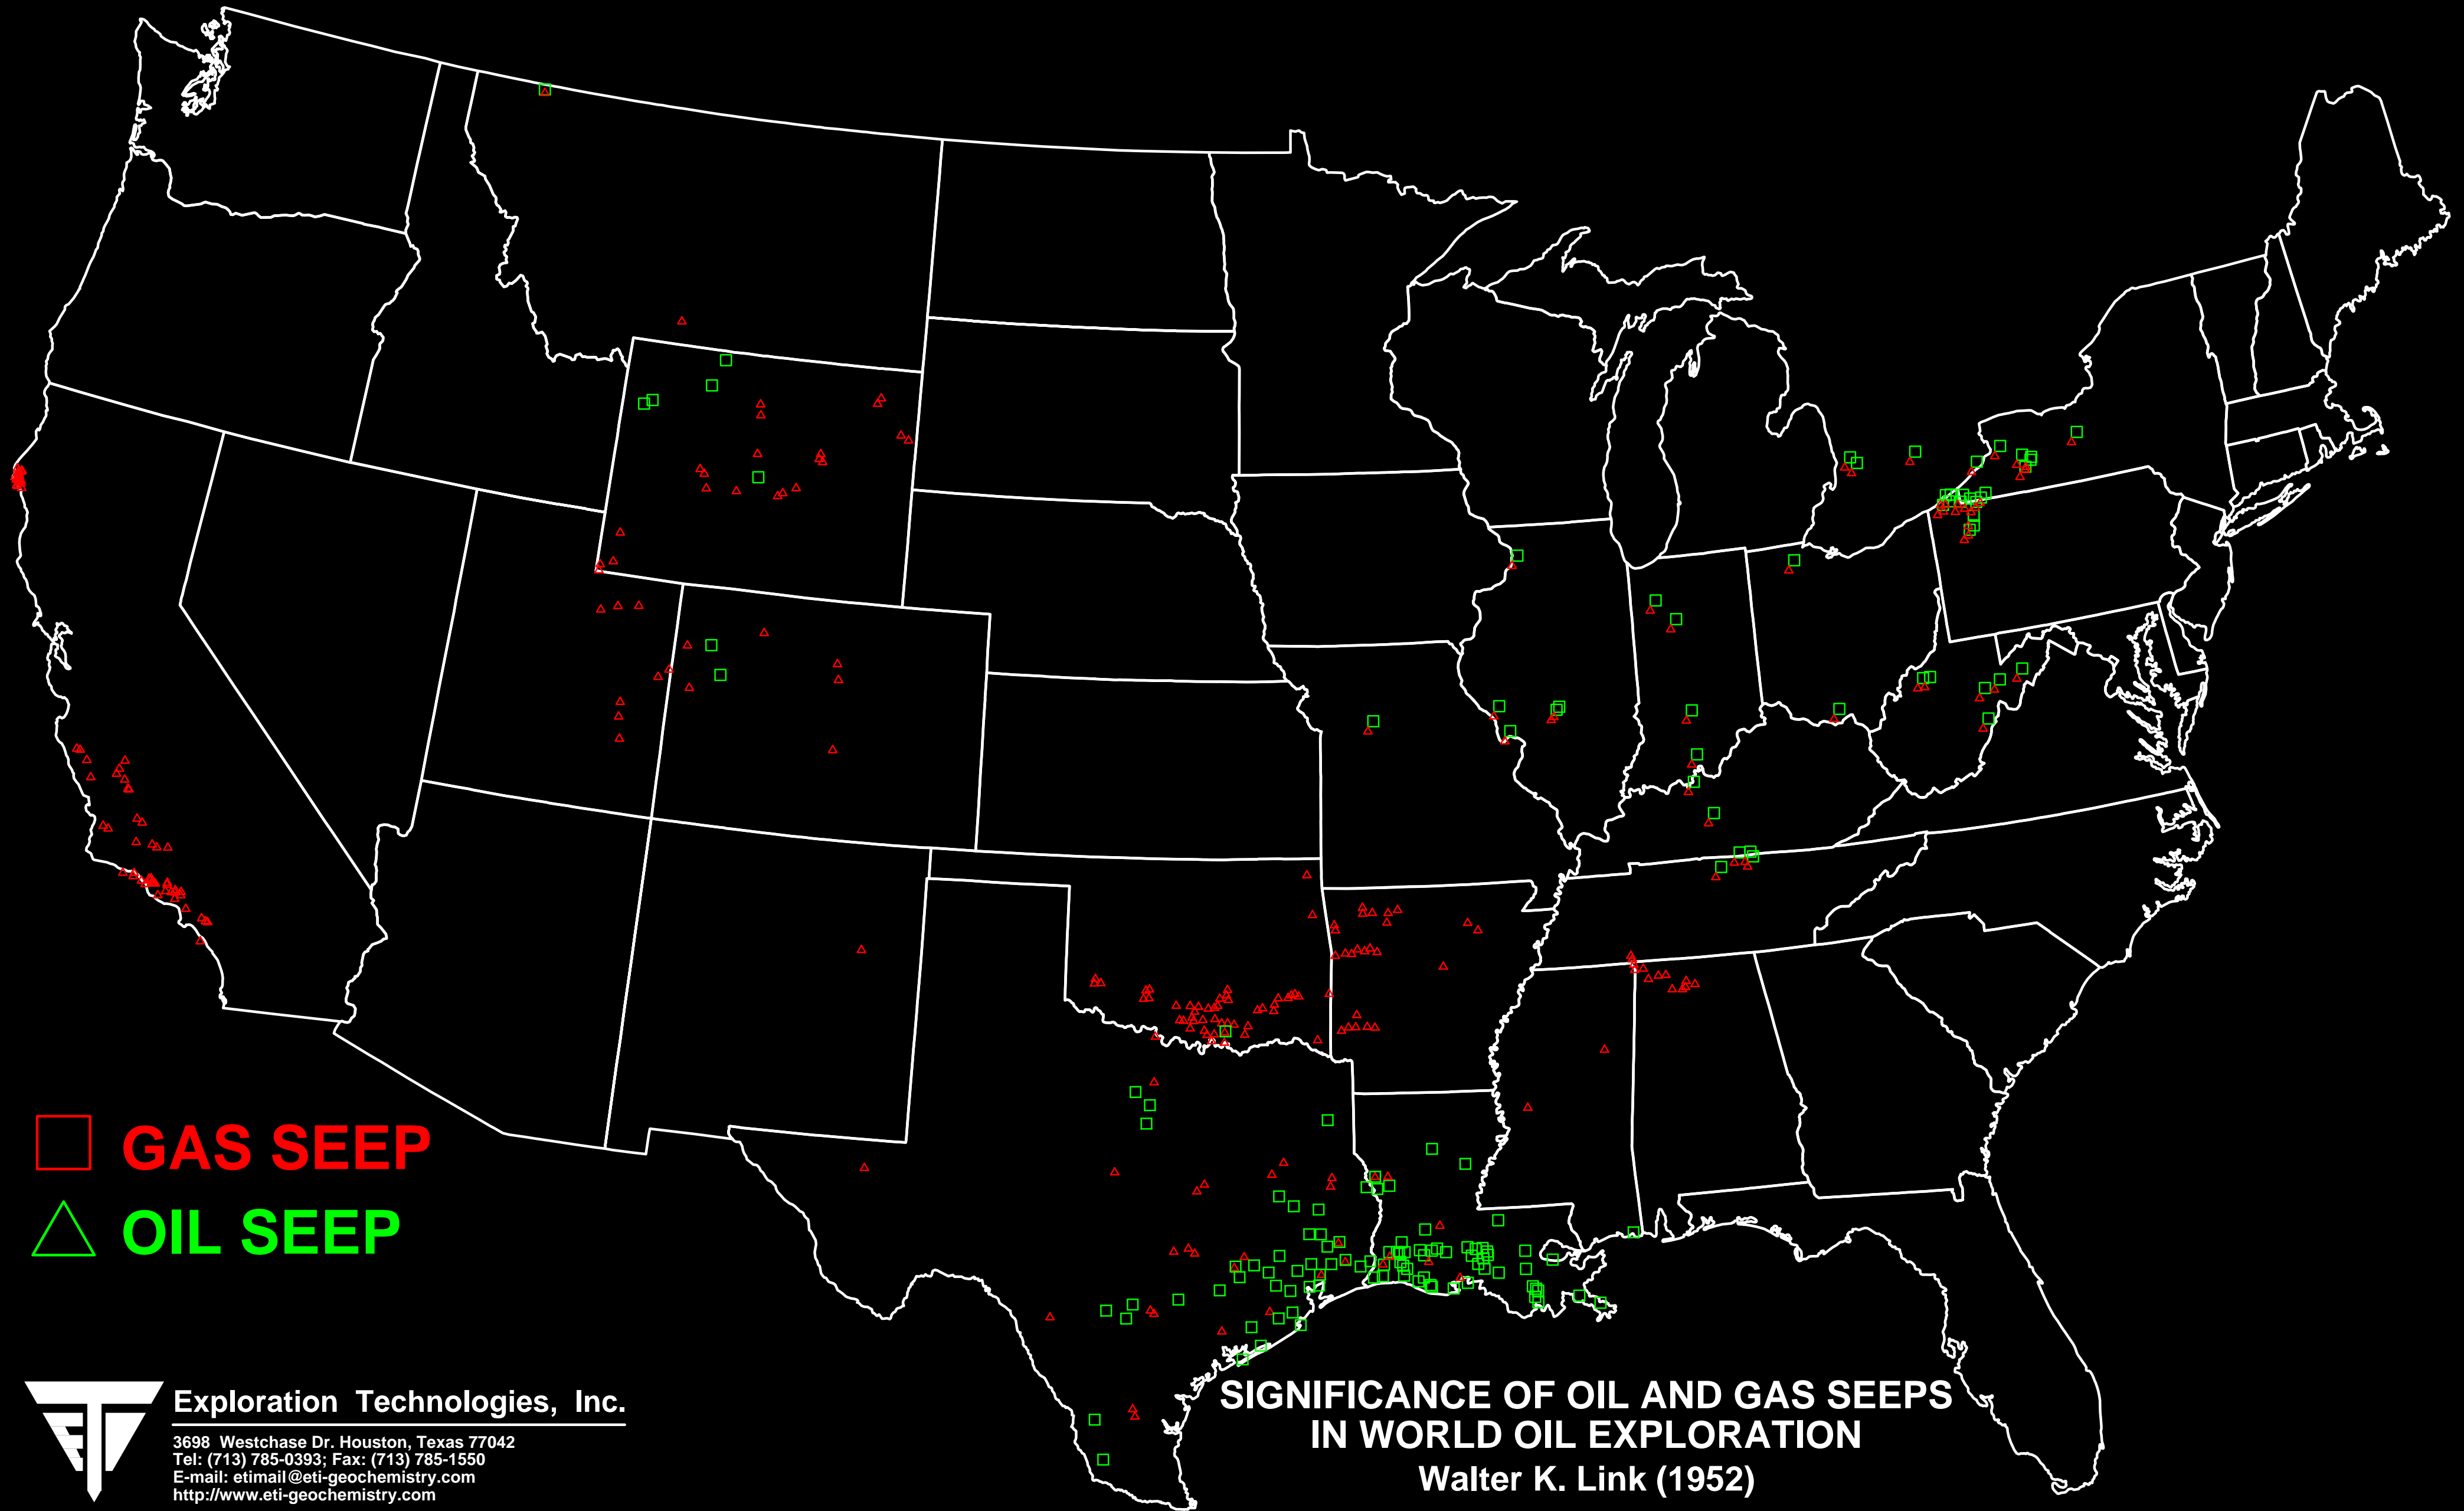

DISTRIBUTION OF OIL AND GAS SEEPS IN THE UNITED STATES

Exploration Technologies, Inc.

3698 Westchase Dr. Houston, Texas 77042
Tel: (713) 785-0393; Fax: (713) 785-1550
E-mail: etmail@eti-geochemistry.com
<http://www.eti-geochemistry.com>

**SIGNIFICANCE OF OIL AND GAS SEEPS
IN WORLD OIL EXPLORATION**

Walter K. Link (1952)