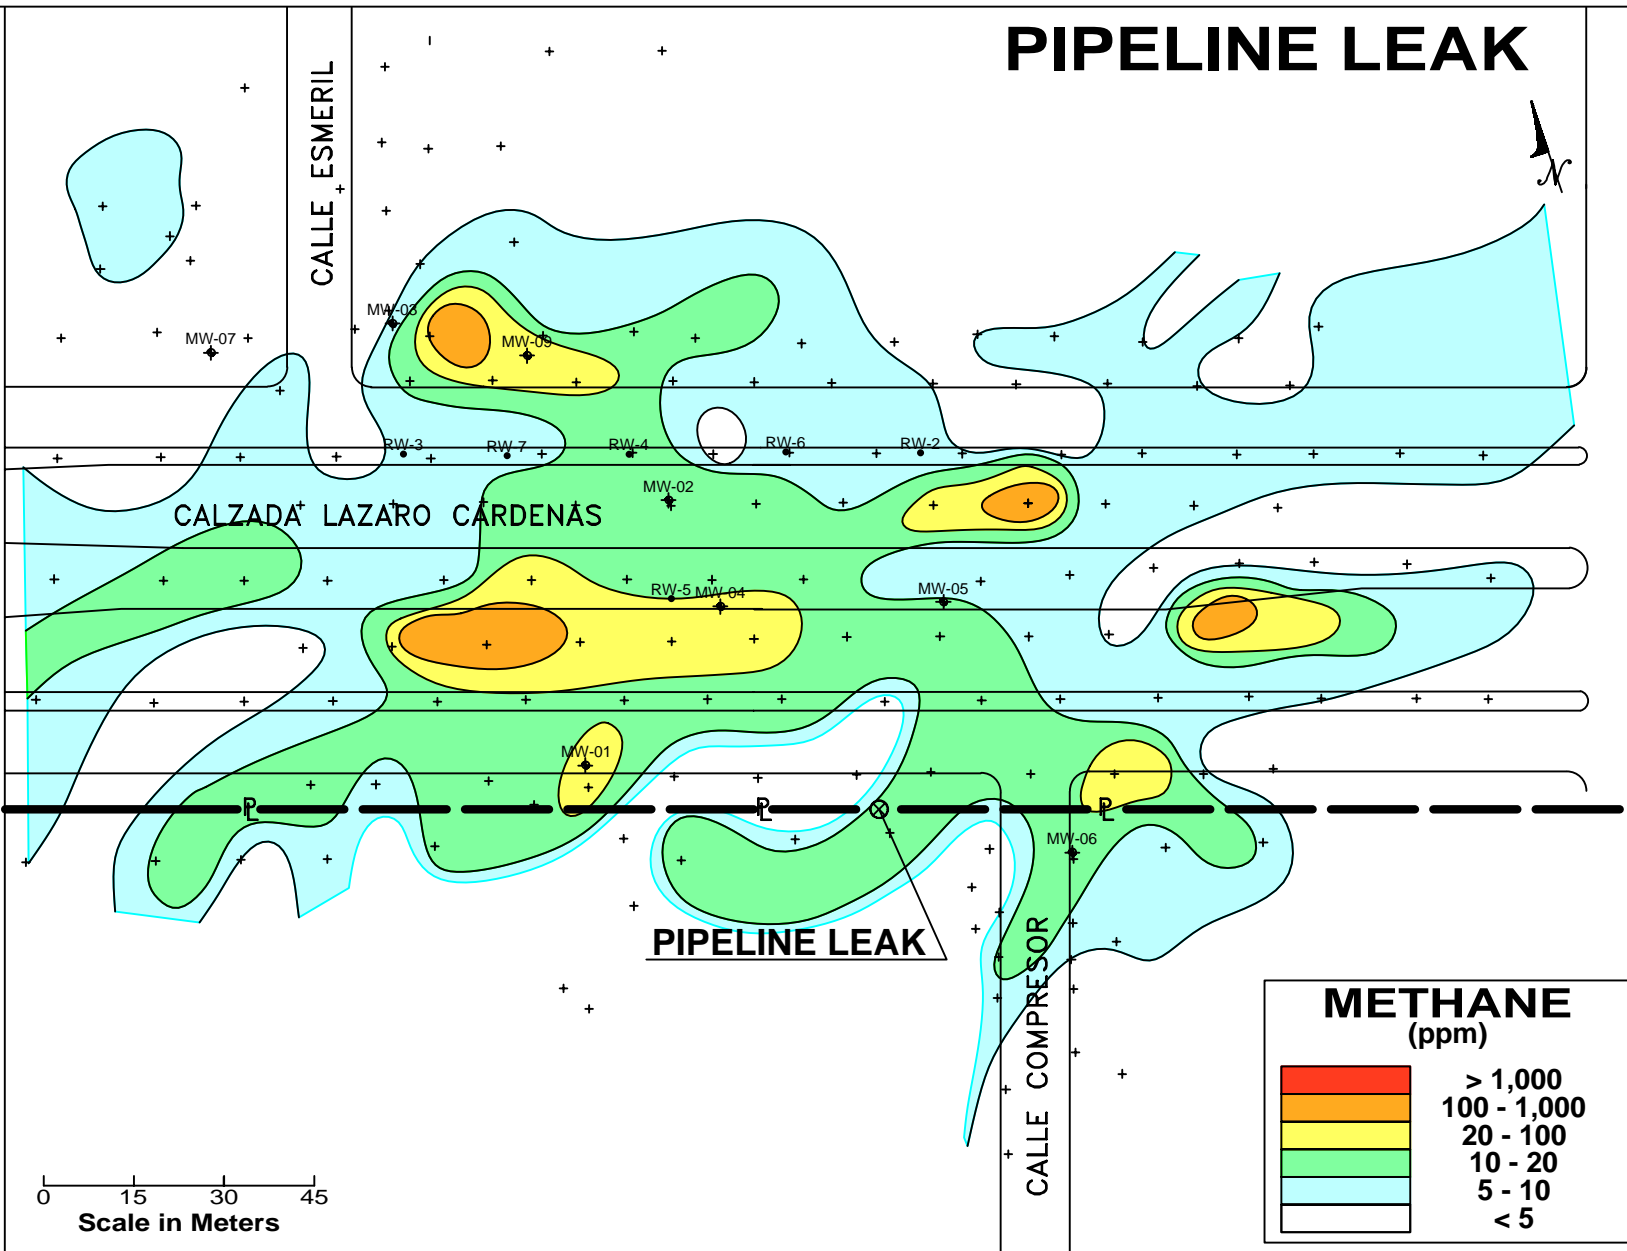

PIPELINE LEAK

0 15 30 45
Scale in Meters

METHANE (ppm)	
Red	> 1,000
Orange	100 - 1,000
Yellow	20 - 100
Green	10 - 20
Light Blue	5 - 10
White	< 5